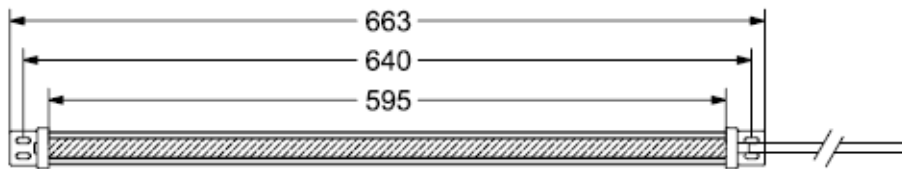

24 Watt 24 VDC
P/N: CR-LMLL-24-D-24W

Information in the datasheet is subject to modification without prior notice

Craftech, 264, 1 floor, Mulay I Square,
Opp. Siemens, MIDC, Ambad,
Nashik - 422010, INDIA

Enhancing Business Performance
Email: info@craftech.co.in
www.craftech.co.in