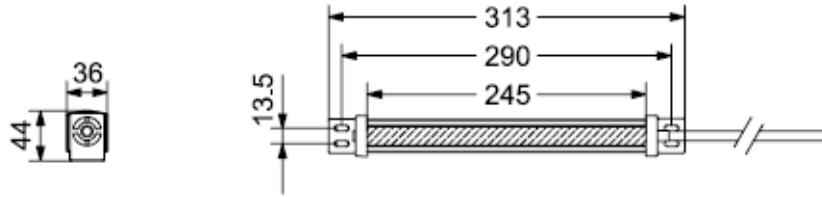

LMLL Series LED Machine Light

Technical Data Sheet

CE IP65

8 Watt 24 VDC
P/N: CR-LMLL-24-D-8W