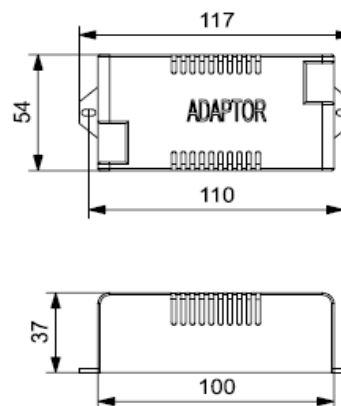

LMLL Series LED Machine Light

Craftech LED Machine Lights are compact, robust and efficient. It provides bright and uniform light distribution improving productivity and safety in operations. It is suitable for light as well as heavy industrial applications. It is constructed with heavy duty extruded aluminum and tempered glass with frosted surface finish to minimize glare on eyes. With estimated working life of 50,000 hrs, that will provide 5 years of maintenance free operation.

Specification

Light diffuser	PMMA for Diffused, PC for Clear
Housing material	Heavy Duty Extruded Anodized Aluminium Housing 6063 Grade
Mounting arrangement	"L" Clamp, rotatable mounting to change Light Focus angle
LED Type	LM 80 Approved , 2835 Package LED , 0.2 watt/LED & 0.5 watt/LED
LED Light Angle, Color, CRI	120 Deg, 6500K, >80
Luminaire Light Yield	110-120 Lumens / Watt
Insulation resistance at 500 VDC	1.3 X 10 ⁴ Mega - Ohm
Operating temperature	-20 ⁰ C to +65 ⁰ C
Operating Life	50,000 Hrs
Standard Conformity, Degree of Protection	IEC 60947, IEC 60529, IEC 60068 , IP67

*Image only for representative purpose
The LED light is available in standard version
and can be customized to size and wattage as
per customer for specific application*

Accessories:

Adapter 230 V AC to 24 VDC