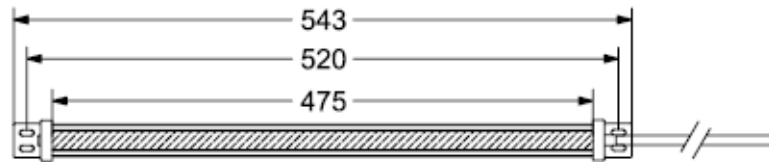

16 / 20 Watt 24 VDC
P/N: CR-LMLL-24-D-16W
P/N: CR-LMLL-24-D-20W