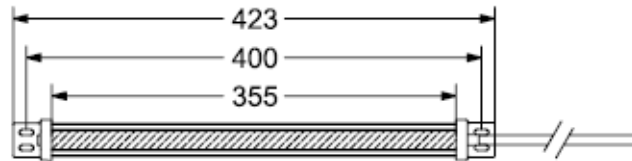

12 Watt 24 VDC
P/N: CR-LMLL-24-D-12W