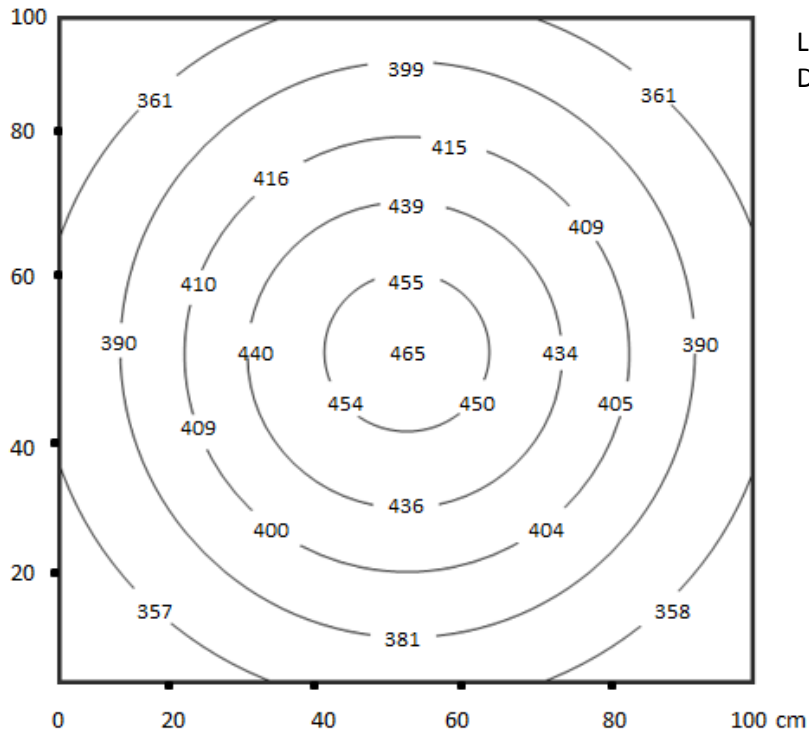

Ultra Slim LED Light

Lux diagram for 5W, 24 VDC, Transparent Diffuser, measured at 1 Mtr Height