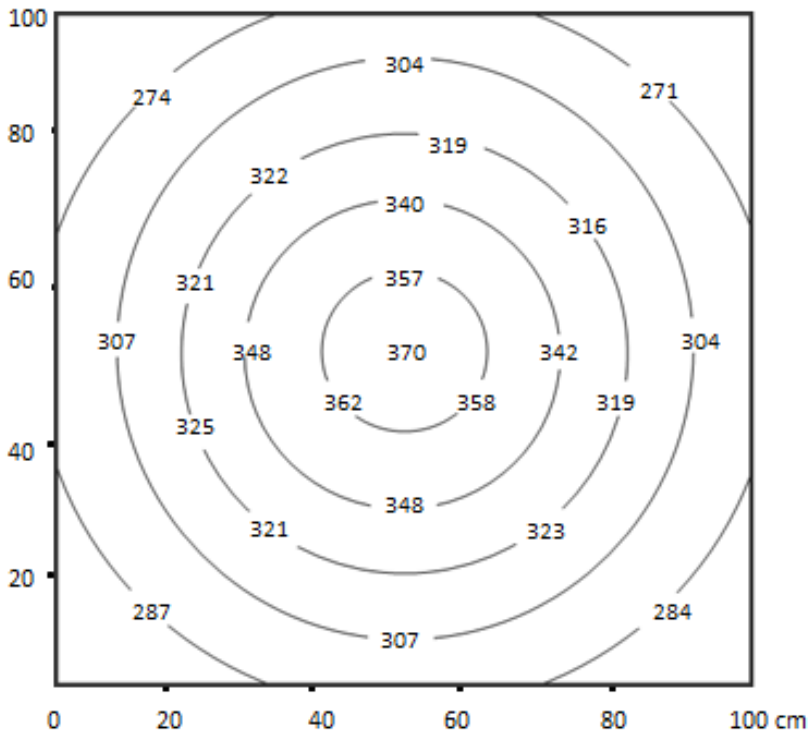

Lux diagram for 5W, 24 VDC, Milky White Diffuser, measured at 1 Mtr Height

Information in the datasheet is subject to modification without prior notice

Craftech, 254, II floor, Mulay I Square,
Opp. Siemens, MIDC, Ambad, Nashik – 422010, INDIA