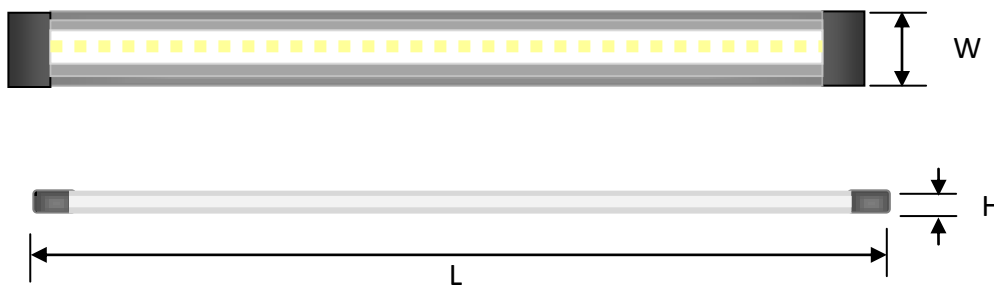

## Features

- Slim LED Light for Electrical Panel Industry, Machinery
- Diffused Cool White Light for Strain less Working
- Suitable for Ceiling Mounting and Wall Mounting
- Sleek & Compact Design
- Longer Life of 50000 Hrs
- Quick and Easy to Install
- Available with Clamp, and Magnet Mounting

## Specifications

<u>Operating Voltage</u>	<u>P/N</u>	<u>Dimension mm / inch (L x W x H)</u>
5 Watt, DC 24 V	CR-USL-D-24-5W	300 x 32 x 7 / 11.81" x 1.25" x 0.27"
10 Watt, DC 24 V	CR-USL-D-24-10W	600 x 32 x 7 / 18.75" x 1.25" x 0.27"
15 Watt, DC 24 V	CR-USL-D-24-15W	900 x 32 x 7 / 35.43" x 1.25" x 0.27"
20 Watt, DC 24 V	CR-USL-D-24-20W	1200 x 32 x 7 / 47.24" x 1.25" x 0.27"

## Technical Data

LED type	SMD2835, LM80 approved
Colour Temp (CCT)	6500 K
Luminous Efficiency	100lm/watt
Beam Angle	120 Deg
CRI (min)	80
Storage Temperature	-20 <sup>o</sup> C to + 75 <sup>o</sup> C
Operating Temperature	-10 <sup>o</sup> C to + 65 <sup>o</sup> C
Protection class	IP 20
Service Life	50,000 Hrs @ 25 <sup>o</sup> C
Accessories	2 no's Clamps for Clamp mounting, 0.5 Sq.mm 2 core Wire for Input Supply
Housing Material	PC + Aluminium

# Ultra Slim LED Light

Lux diagram for 5W, 24 VDC, Transparent Diffuser, measured at 1 Mtr Height

Lux diagram for 5W, 24 VDC, Milky White Diffuser, measured at 1 Mtr Height

Information in the datasheet is subject to modification without prior notice