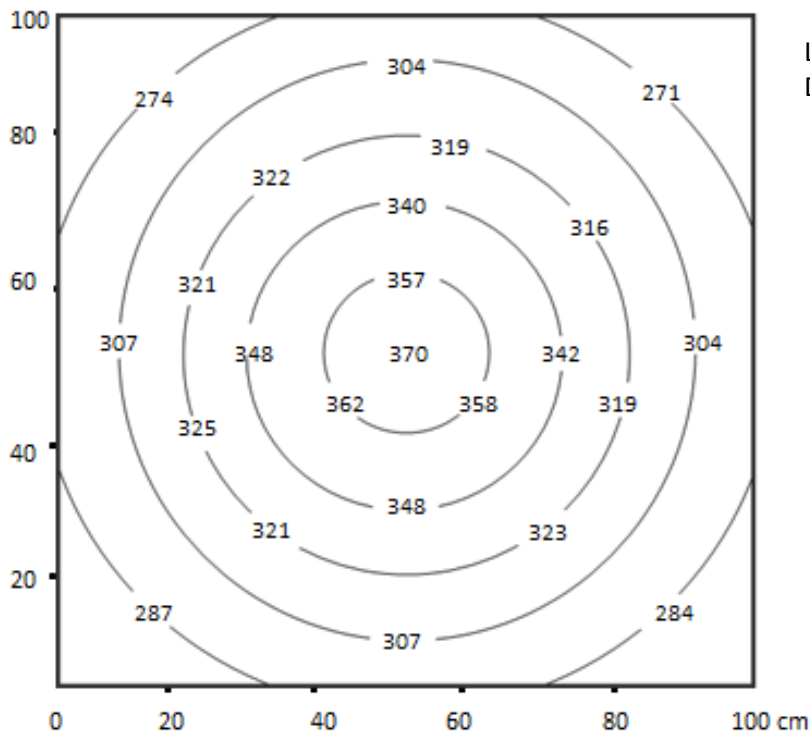

Lux diagram for 5W, 24 VDC, Milky White Diffuser, measured at 1 Mtr Height

Information in the datasheet is subject to modification without prior notice

Craftech, 264, I floor, Mulay I Square,
Opp. Siemens, MIDC, Ambad,
Nashik – 422010, INDIA

Email: info@craftech.co.in
www.craftech.co.in