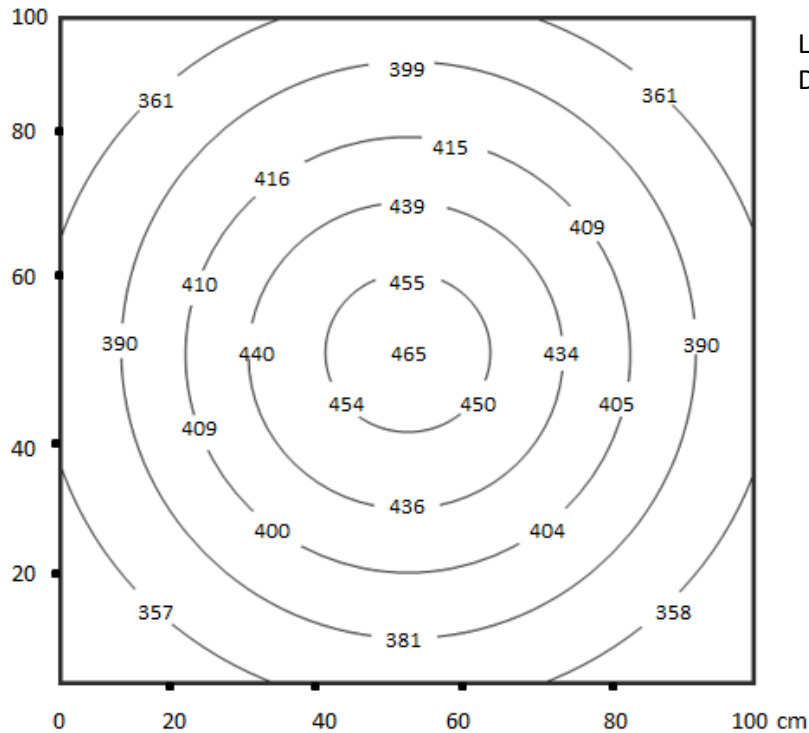

LUX Diagram

Lux diagram for 5W, 24 VDC, Transparent Diffuser, measured at 1 Mtr Height