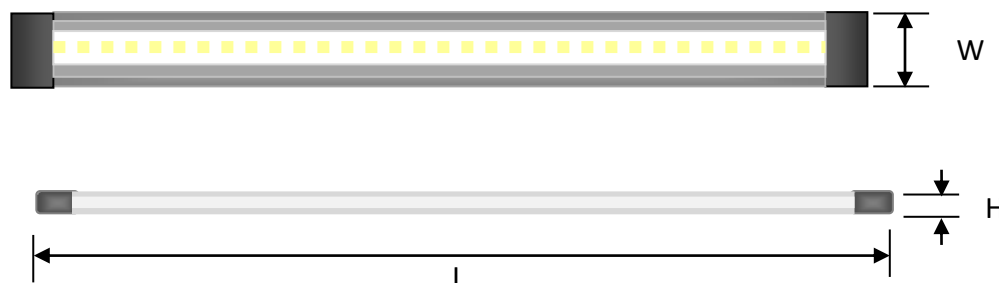

### Features

- Slim LED Light for Electrical Panel Industry, Machinery
- Diffused Cool White Light for Strain less Working
- Suitable for Ceiling Mounting and Wall Mounting
- Sleek & Compact Design
- Longer Life of 50,000 Hrs.
- Quick and Easy to Install
- Available with Clamp, and Magnet Mounting

Image only for representation purpose

### Specifications

Operating Voltage	P/N	Dimension mm / inch (L x W x H)
5 Watt, DC 24 V	CR-USLL-24-D-5W	300 x 32 x 7 / 11.81" x 1.25" x 0.27"
7 Watt, DC 24 V	CR-USLL-24-D-7W	515 x 32 x 7 / 20.27" x 1.25" x 0.27"
10 Watt, DC 24 V	CR-USLL-24-D-10W	600 x 32 x 7 / 23.62" x 1.25" x 0.27"
15 Watt, DC 24 V	CR-USLL-24-D-15W	900 x 32 x 7 / 35.43" x 1.25" x 0.27"
20 Watt, DC 24V	CR-USLL-24-D-20W	1200 x 32 x 7 / 47.24" x 1.25" x 0.27"

### Technical Data

LED type	SMD2835, LM80 approved
Colour Temp (CCT)	6500 K
Luminous Efficiency	100 lm/watt
Beam Angle	120 Deg
CRI (min)	80
Storage Temperature	-20°C to +75°C
Operating Temperature	-10°C to +65°C
Protection class	IP 20
Service Life	50,000 Hrs. @ 25°C
Accessories	2 no's Clamps for Clamp Mounting, 0.5 Sq.mm 2 core Wire for Input Supply
Housing Material	PC + Aluminium